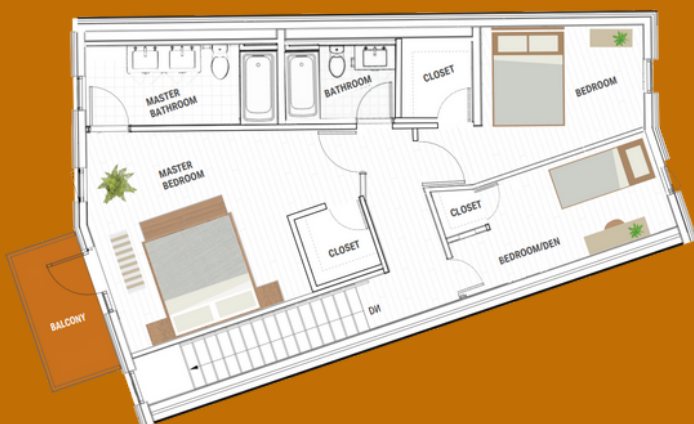

Beech

Elevated Suite

3 BR | 2.5 Bath

Third Floor

Fourth Floor

As the newest addition to EVE Park, the Beech suite is a spacious elevated unit with a private entrance, two balconies, and all of its three bedrooms all located on the same floor. The main floor opens up to a fully equipped kitchen, dining area and living room (with one of its two balconies right off to the side).

Starting Price Structure

Beech - \$954,000
 Condo Fees - \$346.37 (\$0.19/sq ft)